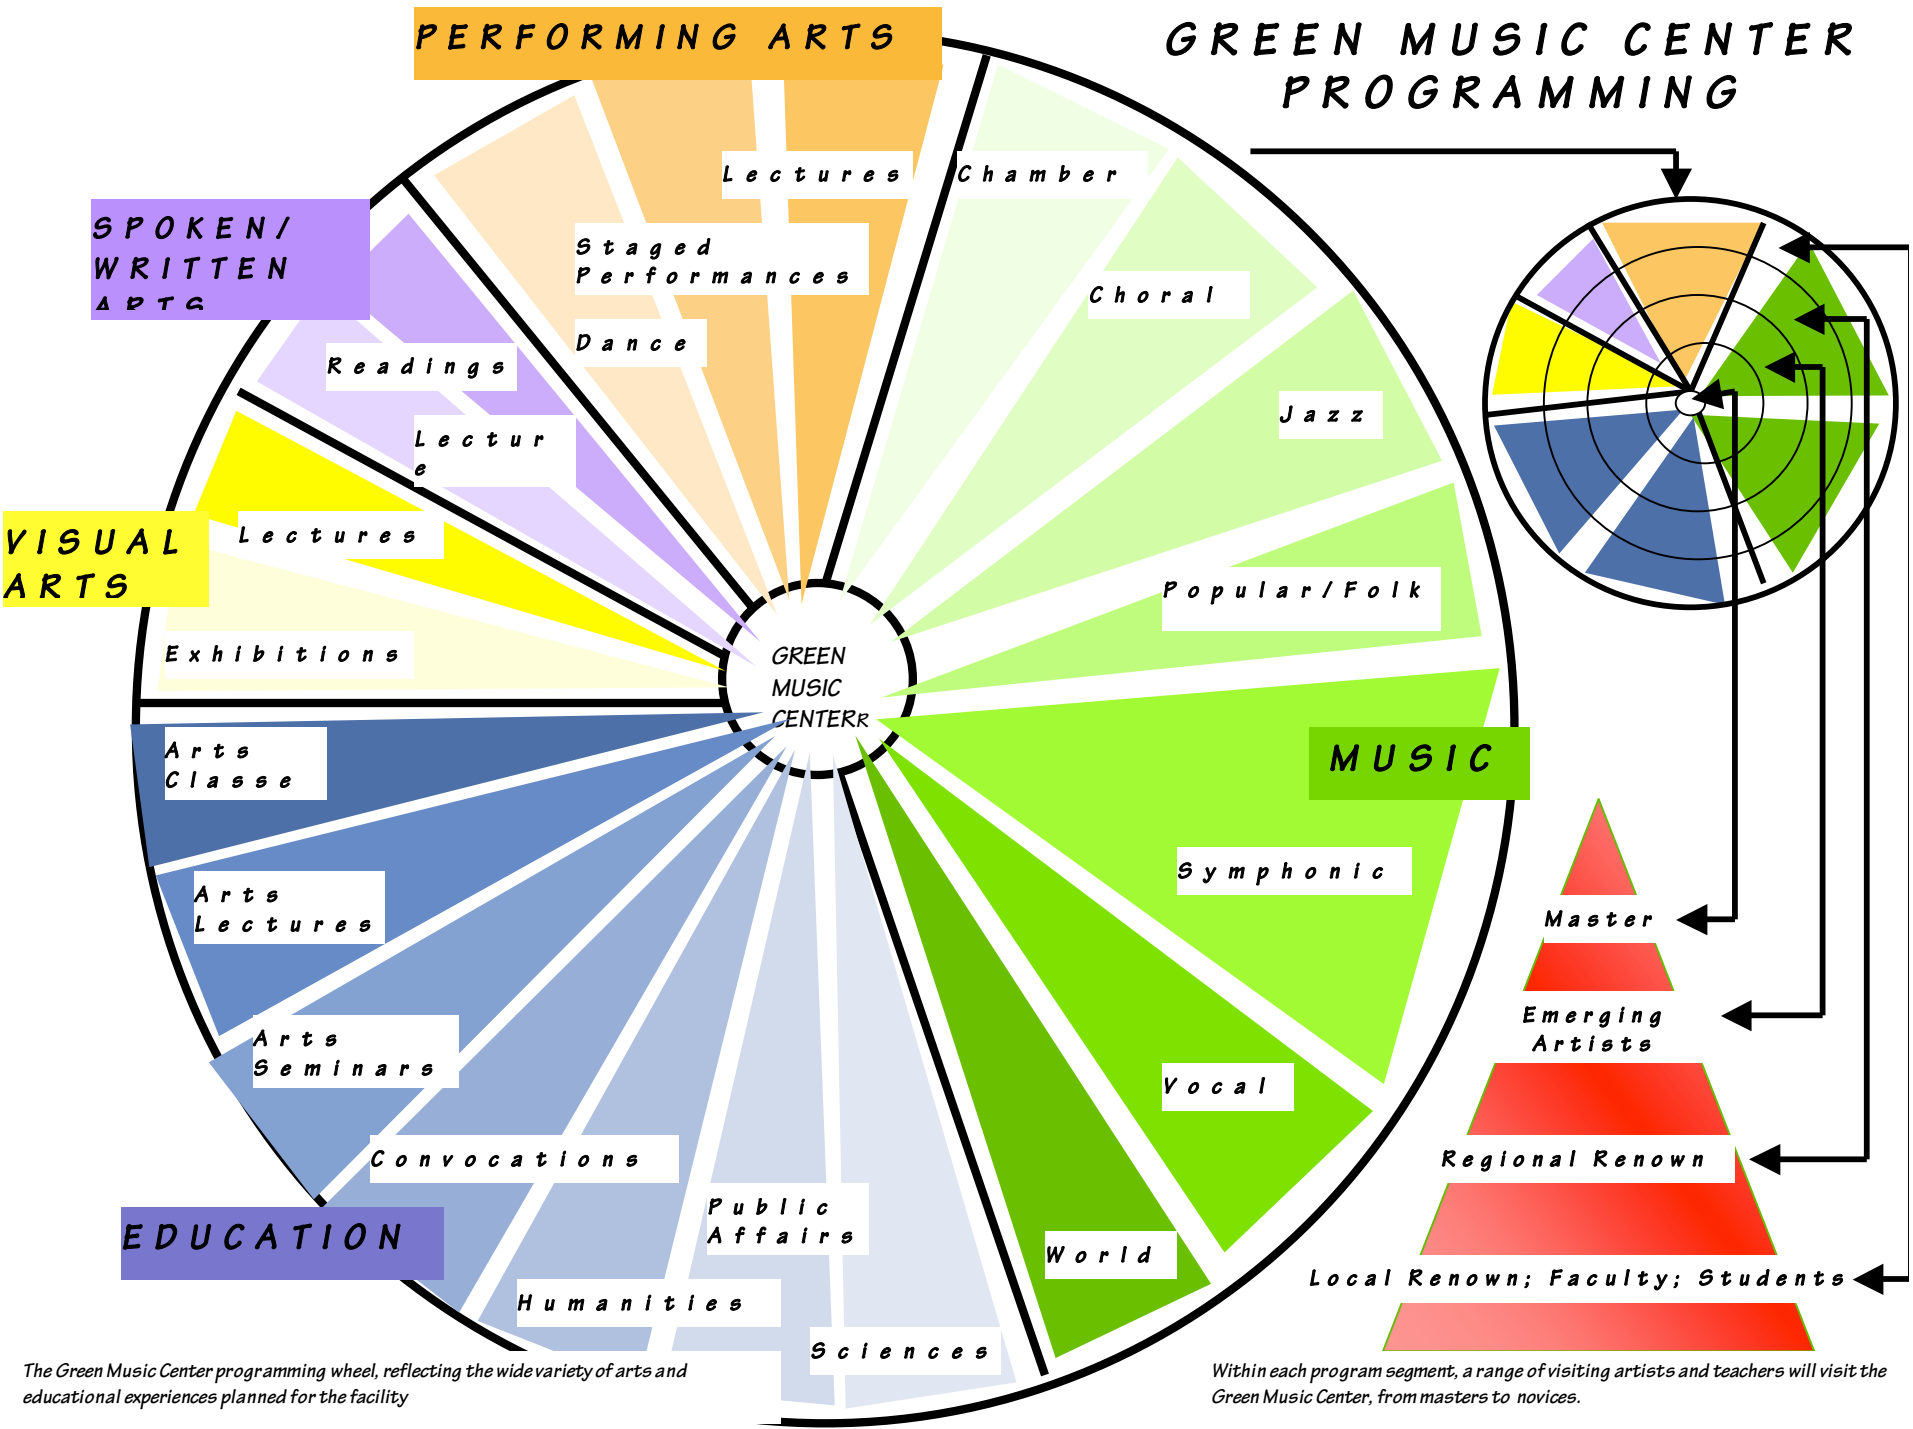

GREEN MUSIC CENTER PROGRAMMING

The Green Music Center programming wheel, reflecting the wide variety of arts and educational experiences planned for the facility

Within each program segment, a range of visiting artists and teachers will visit the Green Music Center, from masters to novices.